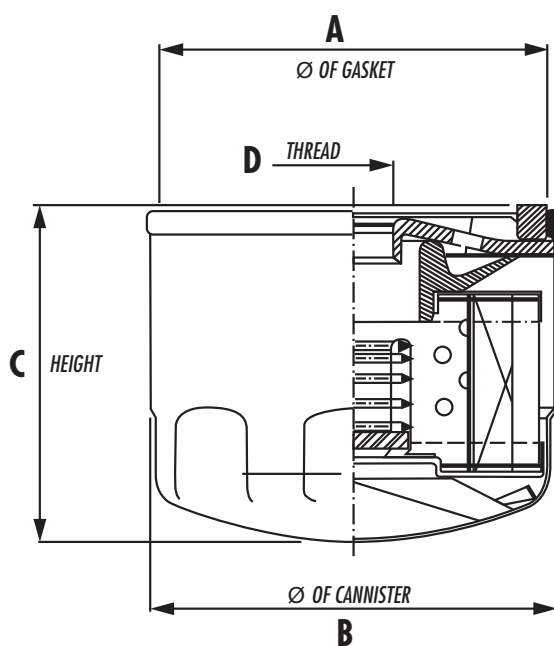

A	B	C	D	By-Pass	Anti-Drain	Anti-Siphon
C301	71.5	76.0	81.5	3/4"-16 UNF	✓	✓	
C302	71.5	76.0	59.5	3/4"-16 UNF	✓	✓	
C303	61.5	76.0	81.5	3/4"-16 UNF	✓	✓	
C305	71.5	76.0	88.5	3/4"-16 UNF	✓	✓	
C306	71.5	76.0	88.5	3/4"-16 UNF	✓	✓	
C307	71.5	76.0	141.0	3/4"-16 UNF	✓	✓	
C312	71.5	76.0	81.5	3/4"-16 UNF	✓	✓	
C313	71.5	76.0	81.5	3/4"-16 UNF	✓	✓	
C314	71.5	76.0	88.5	3/4"-16 UNF	✓	✓	
C316	71.5	76.0	60.0	3/4"-16 UNF	✓	✓	
C320	40.0	53.0	67.0	M 14 X 1,5	✓	✓	
C322	71.5	76.0	76.0	3/4"-16 UNF		✓	
C325	71.5	76.0	59.0	3/4"-16 UNF	✓		
F301	60.0	66.0	76.0	M 20 X 1,5	✓	✓	
F302	61.5	76.0	75.0	M 20 X 1,5	✓	✓	
F303	60.0	66.0	76.0	M 20 X 1,5	✓		✓
F304	60.0	66.0	76.0	M 20 X 1,5	✓	✓	
F305	60.0	66.0	67.5	M 20 X 1,5	✓	✓	
F306	60.0	66.0	76.0	M 20 X 1,5	✓	✓	
F307	60.0	66.0	51.0	M 20 X 1,5	✓	✓	
F308	60.0	66.0	67.0	M 20 X 1,5	✓	✓	
F310	60.0	66.0	67.5	M 20 X 1,5	✓	✓	
H301	71.5	76.0	76.5	M 16 X 1,5	✓	✓	
H302	71.5	76.0	60.0	M 16 X 1,5	✓	✓	
K301	60.0	66.0	67.0	M 20 X 1	✓	✓